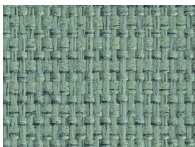

Sketch™ Seating

Trendway Standard Offering

Base & Arm Finish

Polished Aluminum Black

Back Mesh

Black

Seating Fabric Grade A

Cadence
3 Colors

Dillon
9 Colors

Input
9 Colors

Intuition
4 Colors

Open House
12 Colors

Smith
6 Colors

Tome
8 Colors

Grade B

Bobby
5 Colors

Graph
7 Colors

Guild
9 Colors

Linette
10 Colors

Punch Card
7 Colors

Stencil
8 Colors

*To see all fabrics and finishes available on Sketch go to www.trendway.com